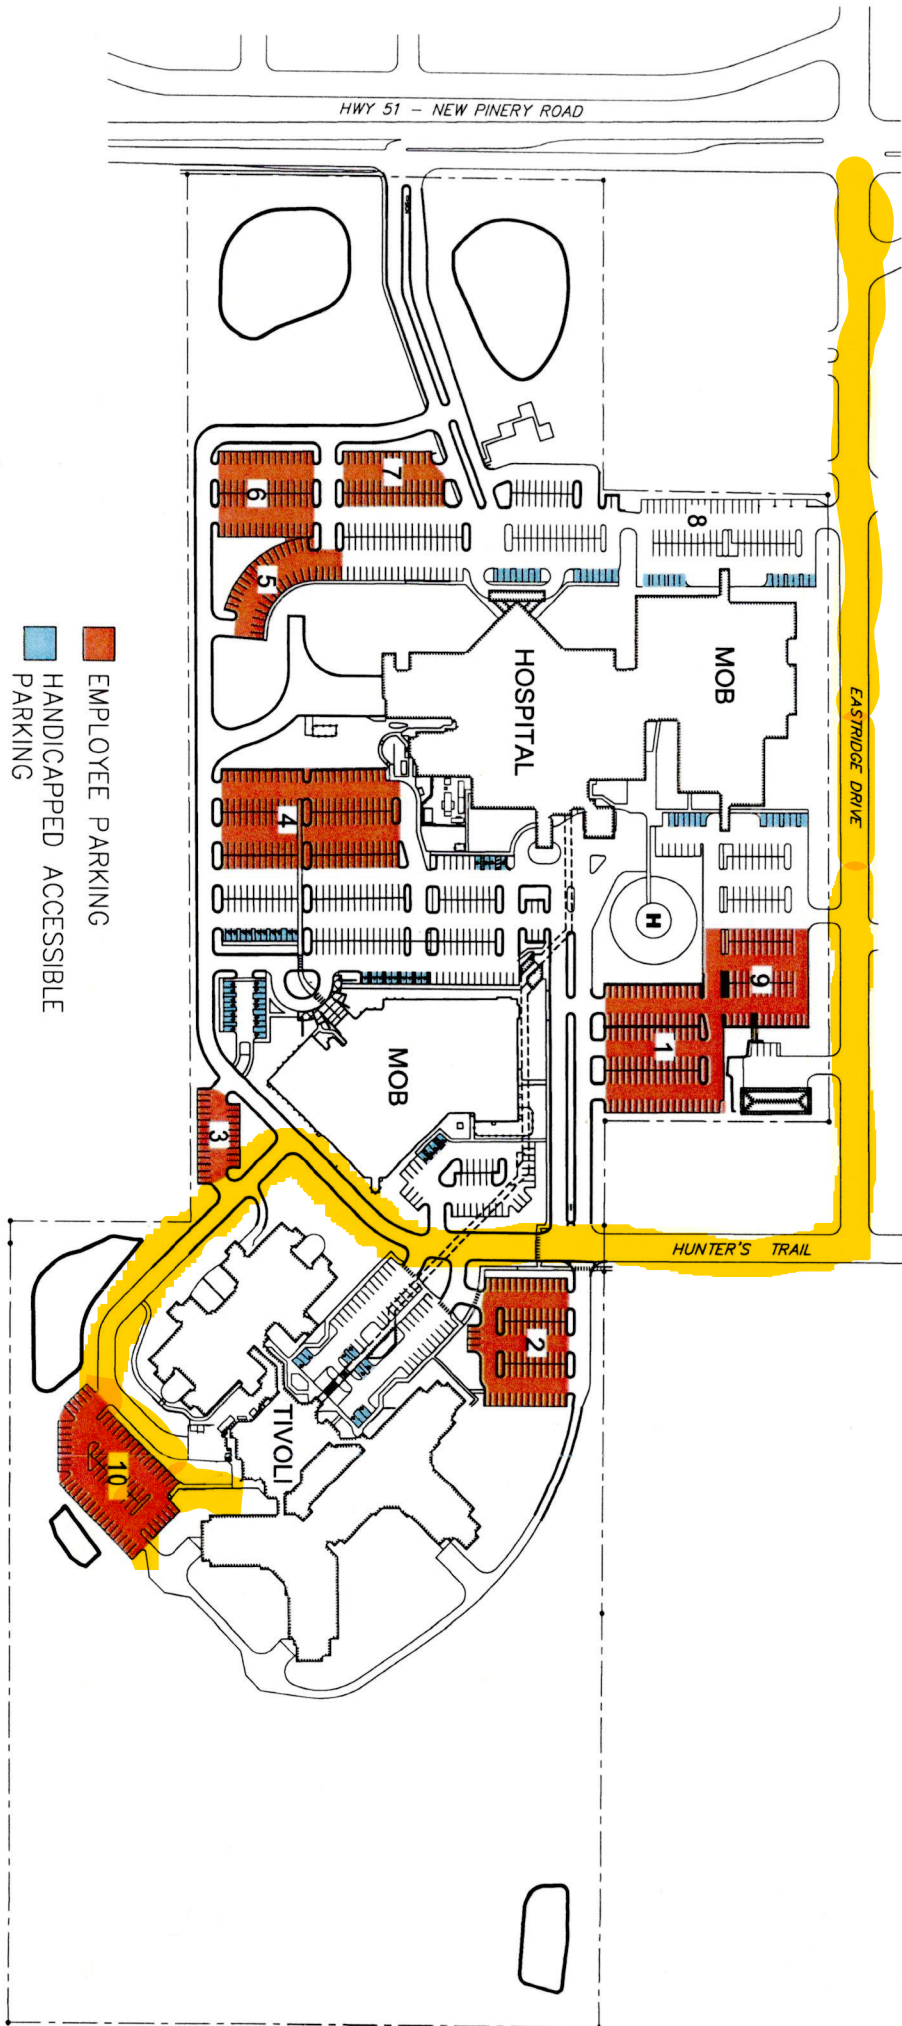

HWY 51 - NEW PINERY ROAD

- EMPLOYEE PARKING
- HANDICAPPED ACCESSIBLE PARKING

EASTRIDGE DRIVE

HUNTER'S TRAIL